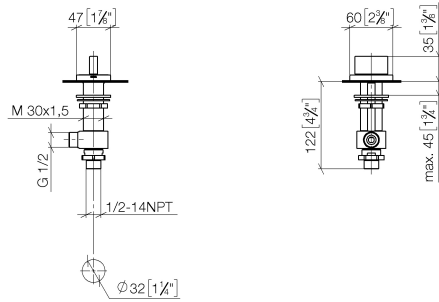

20 004 705

- hole diameter 32 mm
- rosette 60 x 47 mm
- with cold marking

	Dark Chrome	20 004 705-19
	Chrome	20 004 705-00
	Brushed Platinum	20 004 705-06
	Brushed Champagne (22kt Gold)	20 004 705-46
	Champagne (22kt Gold)	20 004 705-47
	Brushed Dark Platinum	20 004 705-99

20 004 705

mm [inches]

Flow rate chart

Certificates

IAPMO_N-4976.

LGA_28687.

IAPMO_6397.

WRAS_240202020.

20 004 705

Parts for other finishes can be found here: [Chrome](#)

Spare parts list

No.	Item Number	Name	Quantity used	Delivery time
1	90 20 70 051 06-19	handle (cold)	1	20
2	04 17 11 058 53 90	side panel	1	2
3	90 90 03 153 00 90	top	1	2
4	04 23 10 032 78 90	fixing set	1	2
5	04 17 11 023 10 90	distributor	1	2
6	90 23 30 040 00-19	threaded connector	1	-
Spare part can no longer be ordered, please order the replacement item				
7	09 30 11 059 90	disc	1	2
8	09 23 10 012 90	nut	1	2