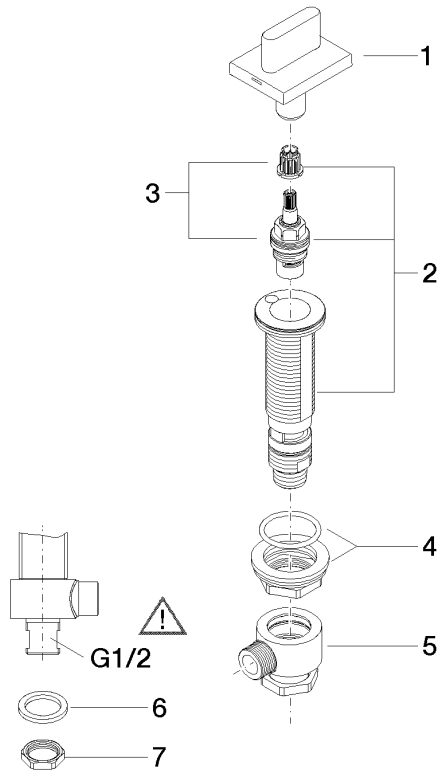

20 004 705

- hole diameter 32 mm
- rosette 60 x 47 mm
- with cold marking

	Dark Chrome	20 004 705-19
	Chrome	20 004 705-00
	Brushed Platinum	20 004 705-06
	Brushed Champagne (22kt Gold)	20 004 705-46
	Champagne (22kt Gold)	20 004 705-47
	Brushed Dark Platinum	20 004 705-99

20 004 705

mm [inches]

Flow rate chart

Certificates

IAPMO_N-4976.

LGA_28687.

IAPMO_6397.

WRAS_240202020.

20 004 705

Parts for other finishes can be found here: [Chrome](#)

Spare parts list

No.	Item Number	Name	Quantity used	Delivery time
1	90 20 70 051 06-19	handle (cold)	1	20
2	04 17 11 058 53 90	side panel	1	2
3	90 90 03 153 00 90	top	1	2
4	04 23 10 032 78 90	fixing set	1	2
5	04 17 11 023 10 90	distributor	1	2
6	90 23 30 040 00-19	threaded connector	1	-
Spare part can no longer be ordered, please order the replacement item				
7	09 30 11 059 90	disc	1	2
8	09 23 10 012 90	nut	1	2